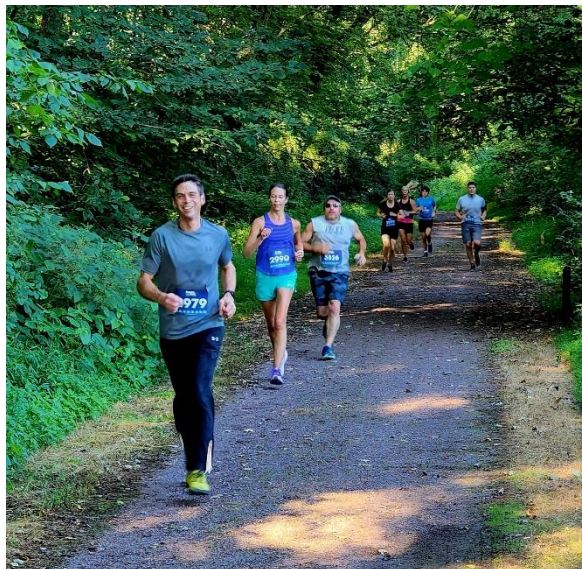

Join The RUNegades in Shickshinny, PA for the
PERFECT mid-summer race!

The Shimmy in Shickshinny

Half and Quarter Marathon

Sat. August 10th

[CLICK HERE TO REGISTER](#)

FAST, FLAT, and Shaded! Run along the west bank of the Susquehanna River in Luzerne County, PA on a course that is **90% shaded and has only 11 feet of total elevation change!**

Celebrate after the race at the local Five Mountain Brewing Company!

Earn a unique artist-designed finisher's medal!

T-shirts of all sizes are still available, but going fast!