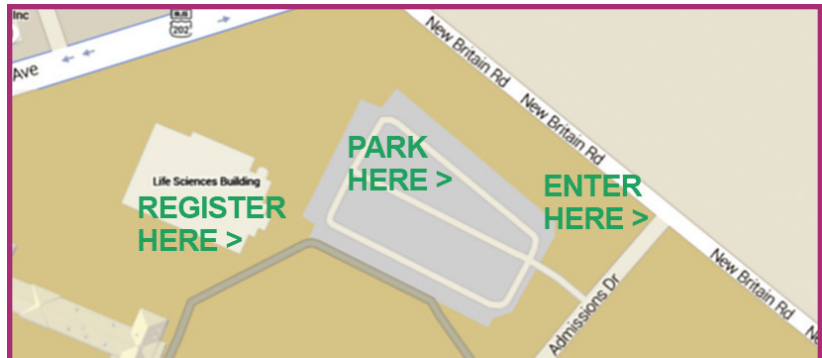

### Registration/Check-in — opens 7:30 am

Delaware Valley University Life Sciences Building (see map)  
 GPS: 700 E Butler Avenue, Doylestown PA 18901  
 Enter at Admissions Dr off New Britain Rd

**Rain or shine:** No refunds – No mailed awards